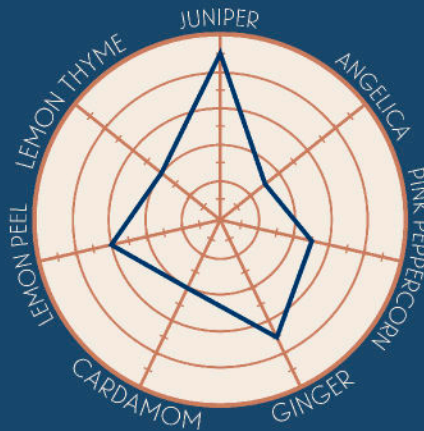

# GIN

HANDCRAFTED WITH THE FINEST  
GRAIN THAT CAN ONLY BE FOUND  
IN MICHIGAN AGRICULTURE

Our gin is a remarkable blend of juniper, ginger, lemon peel, lemon thyme, pink peppercorn, angelica, and cardamom.

**46.5%**  
ALC. BY VOL.

**93**  
PROOF

**750**  
MILLILITER

An approachable American-style gin featuring a remarkable combination of seven botanicals individually distilled and blended to create our unique taste profile.